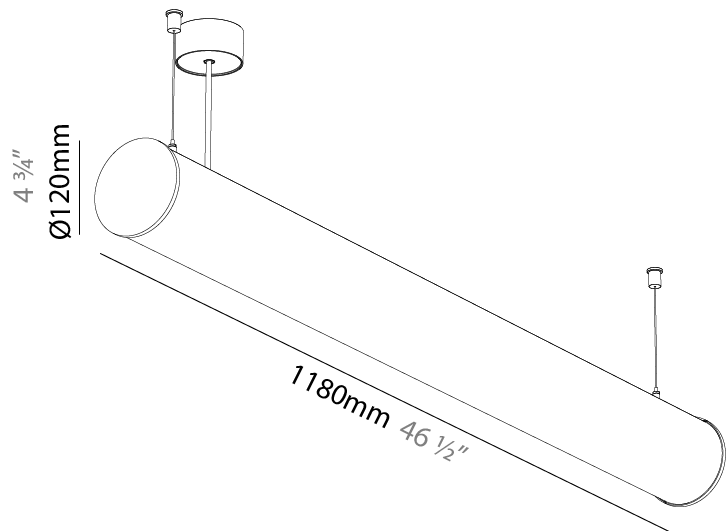

GENERAL

Series: Bunga
Partner: Prolicht
Division: Architectural
Installation: Suspension
Product Type: Linear Profiles
Mounting Location: Ceiling

PHYSICAL

Shape: Cylinder
Length (mm): 1180
Length (in): 46 7/16
Width (mm): 115
Width (in): 4 1/2
Height (mm): 115
Height (in): 4 1/2
Max. Overall Height (mm): 2115
Max. Overall Height (in): 83 1/4
Weight (kg): 4.038
Weight (lbs): 8.88
Diffuser: PMMA - Opal
Fixture Finish: SSR / BKV / CWI / CRY / HAB / UFT / ITA / RUA / FTG / MYG / LOD / PUS / FRO / FUP / KIA / POP / BLS / SPG / MEY / GOH / CHC / COM / ABZ / JAG / OBR / MOS / ROR
Fixture Material: PMMA / Aluminum
Cable Details: 2000mm or 6000mm Transparent Cable
Upon Request: Cable colour - White / Black / Orange / Red

ELECTRICAL

Lamp Type: LED (Zhaga Standard)
Input Wattage (W): 20
Total Output Wattage (W): 16 / 12.8 (3500K)
Dimming: Non-Dimming / Phase Dimming (120Vac only) / 0-10V Dimming
Driver Included: Yes
Driver Location: Integrated
Driver Type: Constant Current - 120 / 277Vac
Driver Class: Class 2
Input Voltage (V): 120 - 277
Constant Current (MA): 350 / 400 (3500K)

LED

Color Temperature (°K): 3000 / 3500 / 4000
Max. Delivered Lumen (lm): 2210 / 2293 / 2340
CRI: >80 CRI
Lamp Life (hrs): 50000

OPTICAL

RATINGS AND CERTIFICATIONS

Certified By: Certified for North American Standards
IP rating: IP20