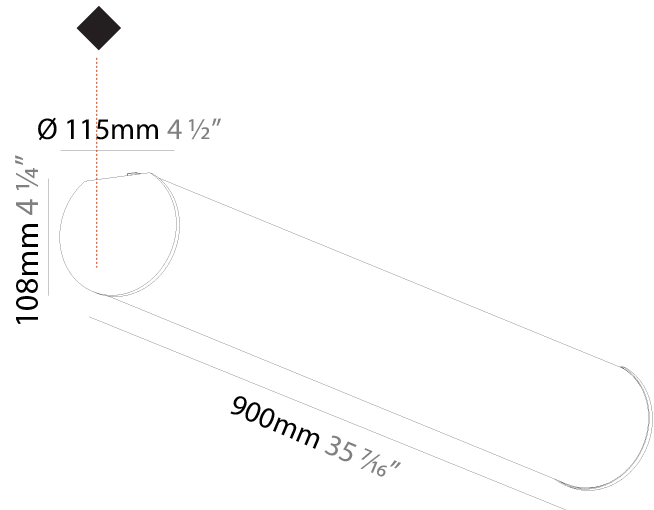

base number   LED   Color   Finishes
Dimming   Dimming   Temperature   (Diamond)

1. To build a product code in our configurator select the specify button on the base model # product page
2. To build a manual product code on this datasheet choose from the options listed below in blue font and add the suffix to the base model #

GENERAL

Series: Bunga
Partner: Prolicht
Division: Architectural
Installation: Surface
Product Type: Linear Profiles
Mounting Location: Ceiling

PHYSICAL

Shape: Cylinder
Diameter (mm): 115
Diameter (in): 4 1/2
Length (mm): 900
Length (in): 35 7/16
Height (mm): 108
Height (in): 4 1/4
Weight (kg): 2.954
Weight (lbs): 6.512
Diffuser: PMMA - Opal

Fixture Finish: SSR / BKV / CWI / CRY / HAB / UFT / ITA / RUA / FTG / MYG / LOD / PUS / FRO / FUP / KIA / POP / BLS / SPG / MEY / GOH / CHC / COM / ABZ / JAG / OBR / MOS / ROR

Fixture Material: PMMA / Aluminum

ELECTRICAL

Lamp Type: LED (Zhaga Standard)
Input Wattage (W): 15
Total Output Wattage (W): 12 / 11.2 (3500K)
Dimming: Non-Dimming / Phase Dimming (120Vac only) / 0-10V Dimming
Driver Included: Yes
Driver Location: Integrated
Driver Type: Constant Current - 120 / 277Vac
Driver Class: Class 2
Input Voltage (V): 120 - 277
Constant Current (MA): 350 / 325 (3500K)

LED

Color Temperature (°K): 3000 / 3500 / 4000
Max. Delivered Lumen (lm): 1660 / 1715 / 1750
CRI: >80 CRI
Lamp Life (hrs): 50000

OPTICAL

RATINGS AND CERTIFICATIONS

Certified By: Certified for North American Standards
IP rating: IP20