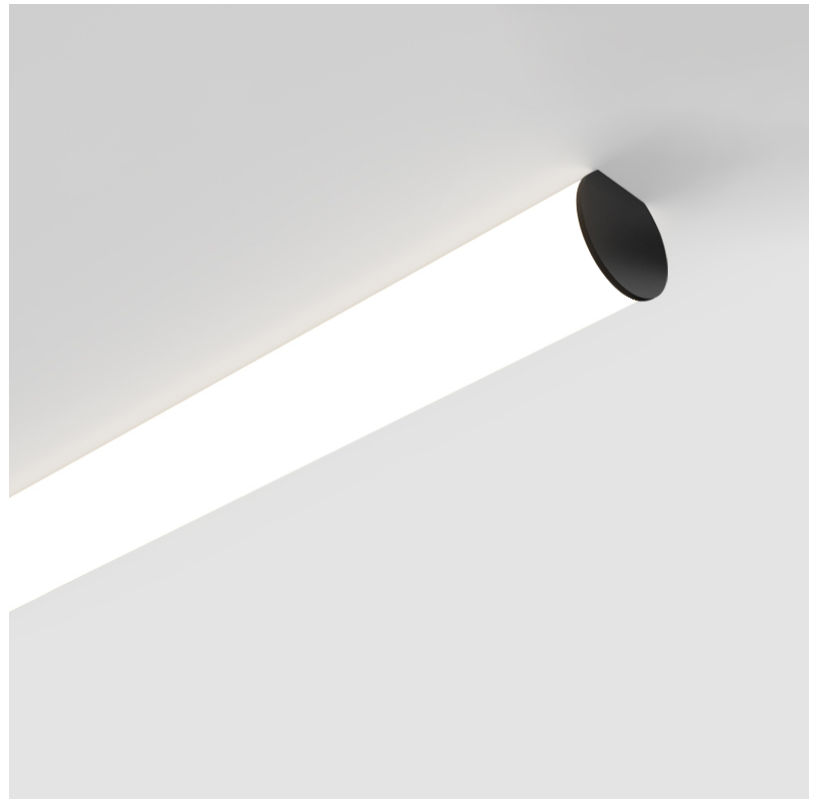

A3D119-

base number	LED Dimming	Color Temperature	Finishes (Diamond)

1. To build a product code in our configurator select the specify button on the base model # product page
2. To build a manual product code on this datasheet choose from the options listed below in blue font and add the suffix to the base model #

GENERAL

Series: Bunga
Partner: Prolicht
Division: Architectural
Installation: Surface
Product Type: Linear Profiles
Mounting Location: Ceiling

PHYSICAL

Shape: Cylinder
Diameter (mm): 115
Diameter (in): 4 1/2
Length (mm): 1180
Length (in): 46 7/16
Height (mm): 108
Height (in): 4 1/4
Weight (kg): 3.685
Weight (lbs): 8.124
Diffuser: PMMA - Opal
Fixture Finish: SSR / BKV / CWI / CRY / HAB / UFT / ITA / RUA / FTG / MYG / LOD / PUS / FRO / FUP / KIA / POP / BLS / SPG / MEY / GOH / CHC / COM / ABZ / JAG / OBR / MOS / ROR
Fixture Material: PMMA / Aluminum

ELECTRICAL

Lamp Type: LED (Zhaga Standard)
Input Wattage (W): 20
Total Output Wattage (W): 16 / 12.8 (3500K)
Dimming: Non-Dimming / Phase Dimming (120Vac only) / 0-10V Dimming
Driver Included: Yes
Driver Location: Integrated
Driver Type: Constant Current - 120 / 277Vac
Driver Class: Class 2
Input Voltage (V): 120 - 277
Constant Current (MA): 350 / 400 (3500K)

LED

Color Temperature (°K): 3000 / 3500 / 4000
Max. Delivered Lumen (lm): 2210 / 2293 / 2340
CRI: >80 CRI
Lamp Life (hrs): 50000

OPTICAL

RATINGS AND CERTIFICATIONS

Certified By: Certified for North American Standards
IP rating: IP20