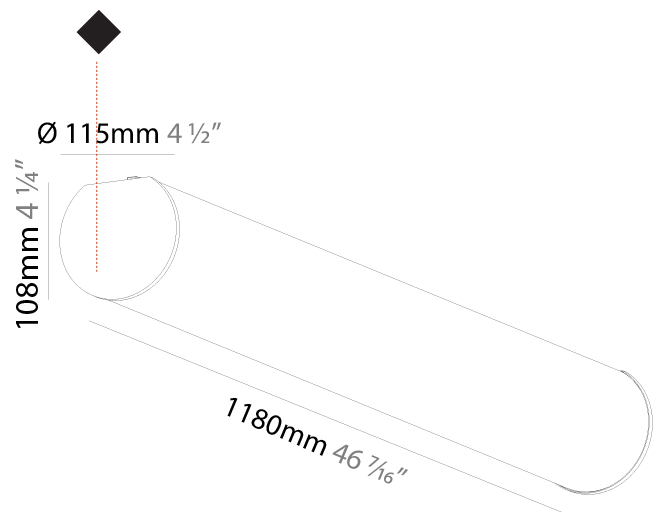

A3D119-

base number	LED Dimming	Color Temperature	Finishes (Diamond)

1. To build a product code in our configurator select the specify button on the base model # product page
2. To build a manual product code on this datasheet choose from the options listed below in blue font and add the suffix to the base model #

GENERAL

Series: Bunga
Partner: Prolicht
Division: Architectural
Installation: Surface
Product Type: Linear Profiles
Mounting Location: Ceiling

PHYSICAL

Shape: Cylinder
Diameter (mm): 115
Diameter (in): 4 1/2
Length (mm): 1180
Length (in): 46 7/16
Height (mm): 108
Height (in): 4 1/4
Weight (kg): 3.685
Weight (lbs): 8.124
Diffuser: PMMA - Opal
Fixture Finish: SSR / BKV / CWI / CRY / HAB / UFT / ITA / RUA / FTG / MYG / LOD / PUS / FRO / FUP / KIA / POP / BLS / SPG / MEY / GOH / CHC / COM / ABZ / JAG / OBR / MOS / ROR
Fixture Material: PMMA / Aluminum

ELECTRICAL

Lamp Type: LED (Zhaga Standard)
Input Wattage (W): 20
Total Output Wattage (W): 16 / 12.8 (3500K)
Dimming: Non-Dimming / Phase Dimming (120Vac only) / 0-10V Dimming
Driver Included: Yes
Driver Location: Integrated
Driver Type: Constant Current - 120 / 277Vac
Driver Class: Class 2
Input Voltage (V): 120 - 277
Constant Current (MA): 350 / 400 (3500K)

LED

Color Temperature (°K): 3000 / 3500 / 4000
Max. Delivered Lumen (lm): 2210 / 2293 / 2340
CRI: >80 CRI
Lamp Life (hrs): 50000

OPTICAL

RATINGS AND CERTIFICATIONS

Certified By: Certified for North American Standards
IP rating: IP20