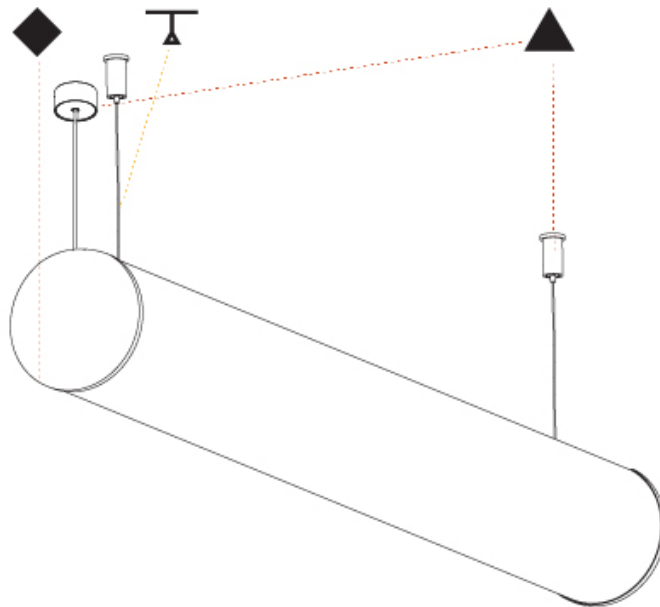

BUNGA SUSPENSION

A30699-

PROJECT
TYPE
SPECIFIER
QUANTITY
DATE

A