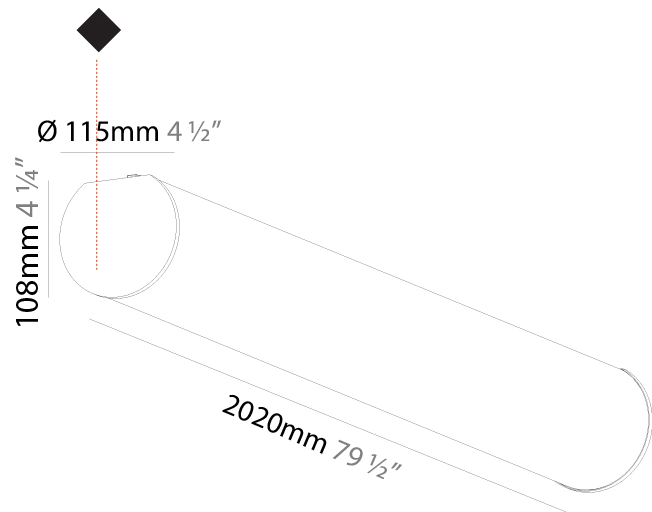

A3D122-

base number	LED	Color	Finishes
	Dimming	Temperature	(Diamond)

1. To build a product code in our configurator select the specify button on the base model # product page
2. To build a manual product code on this datasheet choose from the options listed below in blue font and add the suffix to the base model #

GENERAL

Series: Bunga
Partner: Prolicht
Division: Architectural
Installation: Surface
Product Type: Linear Profiles
Mounting Location: Ceiling

PHYSICAL

Shape: Cylinder
Diameter (mm): 115
Diameter (in): 4 1/2
Length (mm): 2020
Length (in): 79 1/2
Height (mm): 108
Height (in): 4 1/4
Weight (kg): 5.866
Weight (lbs): 12.932
Diffuser: PMMA - Opal
Fixture Finish: SSR / BKV / CWI / CRY / HAB / UFT / ITA / RUA / FTG / MYG / LOD / PUS / FRO / FUP / KIA / POP / BLS / SPG / MEY / GOH / CHC / COM / ABZ / JAG / OBR / MOS / ROR
Fixture Material: PMMA / Aluminum

ELECTRICAL

Lamp Type: LED (Zhaga Standard)
Input Wattage (W): 35
Total Output Wattage (W): 28 / 22.8 (3500K)
Dimming: Non-Dimming / Phase Dimming (120Vac only) / 0-10V Dimming
Driver Included: Yes
Driver Location: Integrated
Driver Type: Constant Current - 120 / 277Vac
Driver Class: Class 2
Input Voltage (V): 120 - 277
Constant Current (MA): 350 / 700 (3500K)

LED

Color Temperature (°K): 3000 / 3500 / 4000
Max. Delivered Lumen (lm): 3870 / 4008 / 4090
CRI: >80 CRI
Lamp Life (hrs): 50000

OPTICAL

RATINGS AND CERTIFICATIONS

Certified By: Certified for North American Standards
IP rating: IP20