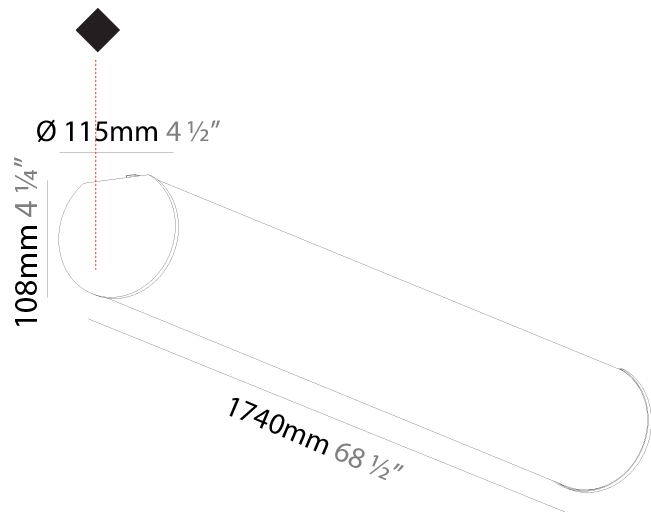

base number   LED   Color   Finishes
Dimming   Dimming   Temperature   (Diamond)

1. To build a product code in our configurator select the specify button on the base model # product page
2. To build a manual product code on this datasheet choose from the options listed below in blue font and add the suffix to the base model #

GENERAL

Series: Bunga
Partner: Prolicht
Division: Architectural
Installation: Surface
Product Type: Linear Profiles
Mounting Location: Ceiling

PHYSICAL

Shape: Cylinder
Diameter (mm): 115
Diameter (in): 4 1/2
Length (mm): 1740
Length (in): 68 1/2
Height (mm): 108
Height (in): 4 1/4
Weight (kg): 5.138
Weight (lbs): 11.327
Diffuser: PMMA - Opal
Fixture Finish: SSR / BKV / CWI / CRY / HAB / UFT / ITA / RUA / FTG / MYG / LOD / PUS / FRO / FUP / KIA / POP / BLS / SPG / MEY / GOH / CHC / COM / ABZ / JAG / OBR / MOS / ROR
Fixture Material: PMMA / Aluminum

ELECTRICAL

Lamp Type: LED (Zhaga Standard)
Input Wattage (W): 30
Total Output Wattage (W): 24 / 19.2 (3500K)
Dimming: Non-Dimming / Phase Dimming (120Vac only) / 0-10V Dimming
Driver Included: Yes
Driver Location: Integrated
Driver Type: Constant Current - 120 / 277Vac
Driver Class: Class 2
Input Voltage (V): 120 - 277
Constant Current (MA): 350 / 600 (3500K)

LED

Color Temperature (°K): 3000 / 3500 / 4000
Max. Delivered Lumen (lm): 3320 / 3440 / 3510
CRI: >80 CRI
Lamp Life (hrs): 50000

OPTICAL

RATINGS AND CERTIFICATIONS

Certified By: Certified for North American Standards
IP rating: IP20