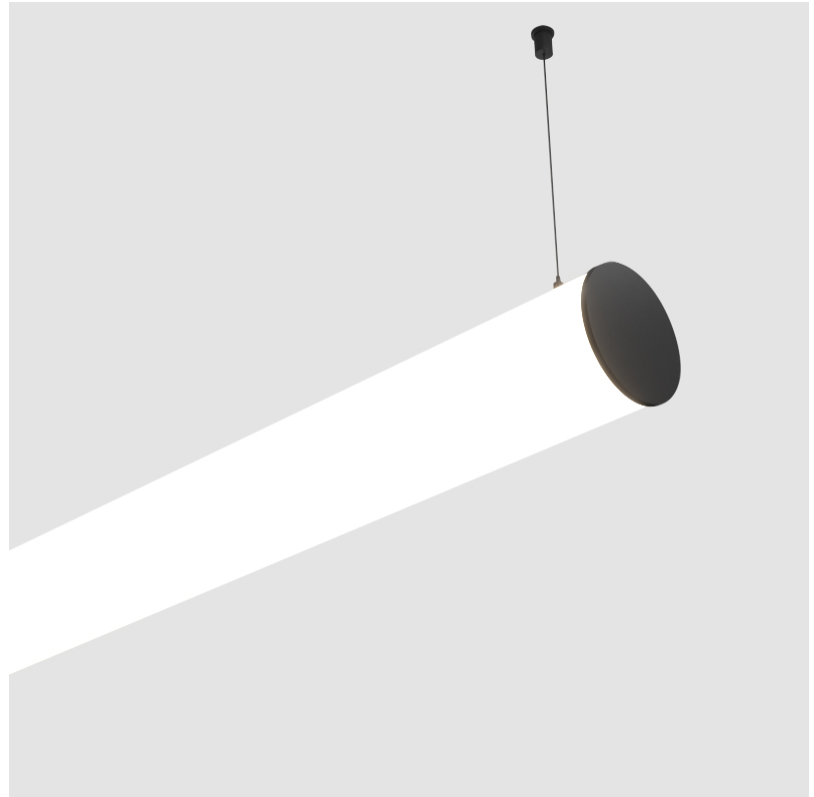

GENERAL

Series: Bunga
Partner: Prolicht
Division: Architectural
Installation: Suspension
Product Type: Linear Profiles
Mounting Location: Ceiling

PHYSICAL

Shape: Cylinder
Length (mm): 1180
Length (in): 46 7/16
Width (mm): 115
Width (in): 4 1/2
Height (mm): 115
Height (in): 4 1/2
Max. Overall Height (mm): 2115
Max. Overall Height (in): 83 1/4
Weight (kg): 4.038
Weight (lbs): 8.88
Diffuser: PMMA - Opal
Fixture Finish: SSR / BKV / CWI / CRY / HAB / UFT / ITA / RUA / FTG / MYG / LOD / PUS / FRO / FUP / KIA / POP / BLS / SPG / MEY / GOH / CHC / COM / ABZ / JAG / OBR / MOS / ROR
Fixture Material: PMMA / Aluminum
Cable Details: 2000mm or 6000mm Transparent Cable
Upon Request: Cable colour - White / Black / Orange / Red

ELECTRICAL

Lamp Type: LED (Zhaga Standard)
Input Wattage (W): 20
Total Output Wattage (W): 16 / 12.8 (3500K)
Dimming: Non-Dimming / Phase Dimming (120Vac only) / 0-10V Dimming
Driver Included: Yes
Driver Location: Integrated
Driver Type: Constant Current - 120 / 277Vac
Driver Class: Class 2
Input Voltage (V): 120 - 277
Constant Current (MA): 350 / 400 (3500K)

LED

Color Temperature (°K): 3000 / 3500 / 4000
Max. Delivered Lumen (lm): 2210 / 2293 / 2340
CRI: >80 CRI
Lamp Life (hrs): 50000

OPTICAL

RATINGS AND CERTIFICATIONS

Certified By: Certified for North American Standards
IP rating: IP20