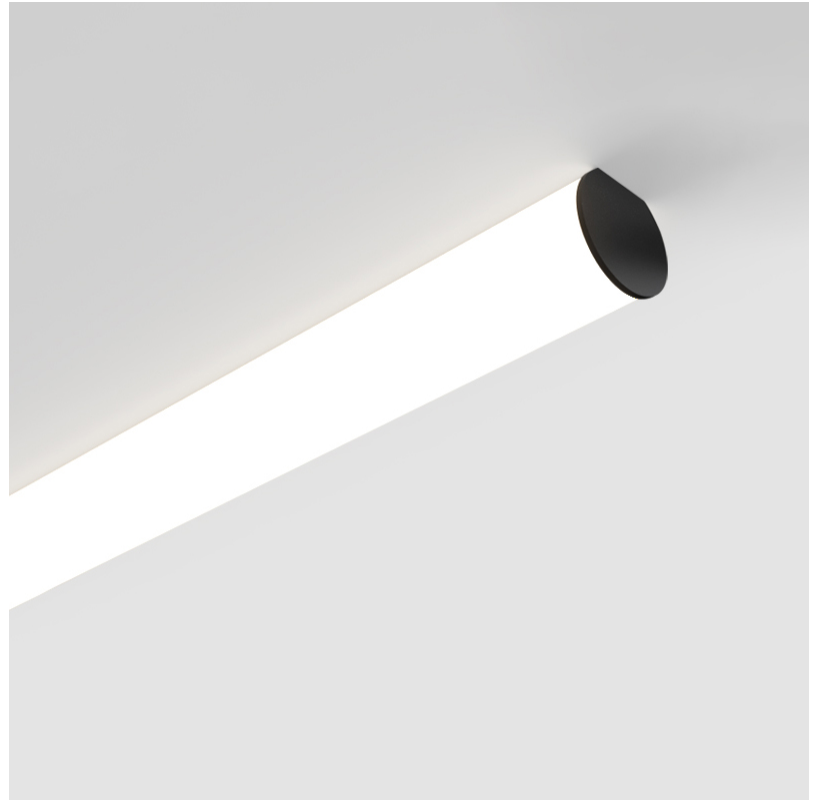

base number   LED   Color   Finishes
Dimming   Dimming   Temperature   (Diamond)

1. To build a product code in our configurator select the specify button on the base model # product page
2. To build a manual product code on this datasheet choose from the options listed below in blue font and add the suffix to the base model #

GENERAL

Series: Bunga
Partner: Prolicht
Division: Architectural
Installation: Surface
Product Type: Linear Profiles
Mounting Location: Ceiling

PHYSICAL

Shape: Cylinder
Diameter (mm): 115
Diameter (in): 4 1/2
Length (mm): 900
Length (in): 35 7/16
Height (mm): 108
Height (in): 4 1/4
Weight (kg): 2.954
Weight (lbs): 6.512
Diffuser: PMMA - Opal

Fixture Finish: SSR / BKV / CWI / CRY / HAB / UFT / ITA / RUA / FTG / MYG / LOD / PUS / FRO / FUP / KIA / POP / BLS / SPG / MEY / GOH / CHC / COM / ABZ / JAG / OBR / MOS / ROR

Fixture Material: PMMA / Aluminum

ELECTRICAL

Lamp Type: LED (Zhaga Standard)
Input Wattage (W): 15
Total Output Wattage (W): 12 / 11.2 (3500K)
Dimming: Non-Dimming / Phase Dimming (120Vac only) / 0-10V Dimming
Driver Included: Yes
Driver Location: Integrated
Driver Type: Constant Current - 120 / 277Vac
Driver Class: Class 2
Input Voltage (V): 120 - 277
Constant Current (MA): 350 / 325 (3500K)

LED

Color Temperature (°K): 3000 / 3500 / 4000
Max. Delivered Lumen (lm): 1660 / 1715 / 1750
CRI: >80 CRI
Lamp Life (hrs): 50000

OPTICAL

RATINGS AND CERTIFICATIONS

Certified By: Certified for North American Standards
IP rating: IP20