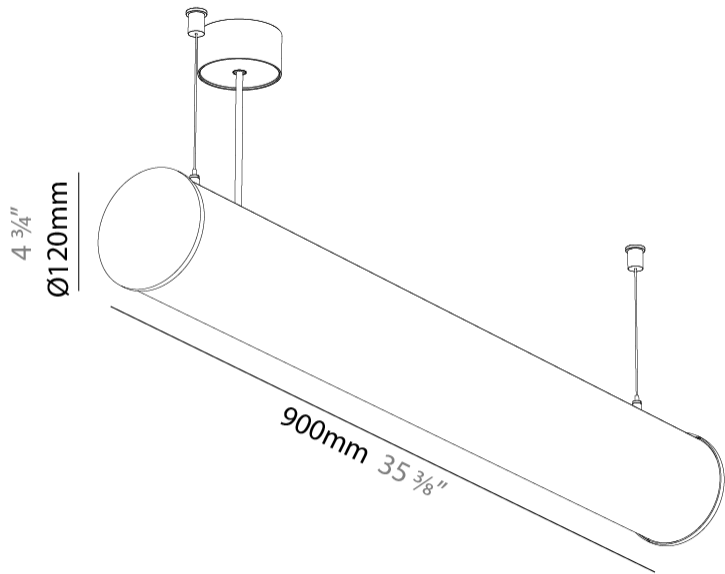

GENERAL

Series: Bunga
Partner: Prolicht
Division: Architectural
Installation: Suspension
Product Type: Linear Profiles
Mounting Location: Ceiling

PHYSICAL

Shape: Cylinder
Length (mm): 900
Length (in): 35 7/16
Width (mm): 115
Width (in): 4 1/2
Height (mm): 115
Height (in): 4 1/2
Max. Overall Height (mm): 2115
Max. Overall Height (in): 83 1/4
Weight (kg): 3.308
Weight (lbs): 7.28
Diffuser: PMMA - Opal
Fixture Finish: [SSR / BKV / CWI / CRY / HAB / UFT / ITA / RUA / FTG / MYG / LOD / PUS / FRO / FUP / KIA / POP / BLS / SPG / MEY / GOH / CHC / COM / ABZ / JAG / OBR / MOS / ROR](#)
Fixture Material: PMMA / Aluminum
Cable Details: 2000mm or 6000mm Transparent Cable
Upon Request: Cable colour - White / Black / Orange / Red

ELECTRICAL

Lamp Type: LED (Zhaga Standard)
Input Wattage (W): 15
Total Output Wattage (W): 12 / 11.1 (3500K)
Dimming: [Non-Dimming / Phase Dimming (120Vac only) / 0-10V Dimming](#)
Driver Included: Yes
Driver Location: Integrated
Driver Type: Constant Current - 120 / 277Vac
Driver Class: Class 2
Input Voltage (V): 120 - 277
Constant Current (MA): 350 / 375 (3500K)

LED

Color Temperature (°K): 3000 / 3500 / 4000
Max. Delivered Lumen (lm): 1660 / 1715 / 1750
CRI: >80 CRI
Lamp Life (hrs): 50000

OPTICAL

RATINGS AND CERTIFICATIONS

Certified By: Certified for North American Standards
IP rating: IP20